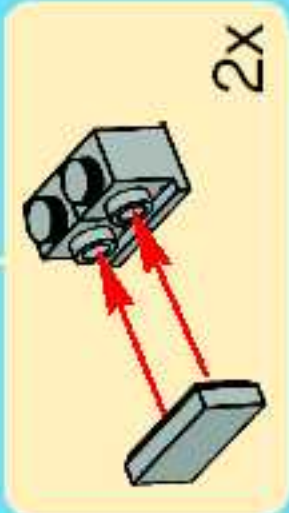

6

1

2

2x

7

- Grey Technic connector (2x)
- White pin (2x)
- Black Technic connector (2x)
- Green Technic pin (2x)
- Grey Technic connector (2x)
- Yellow Technic L-shaped beam (1x)
- Yellow Technic 1x2 beam (2x)
- White pin (3x)
- Grey Technic 1x2 beam (2x)
- Grey Technic 1x2 beam (2x)