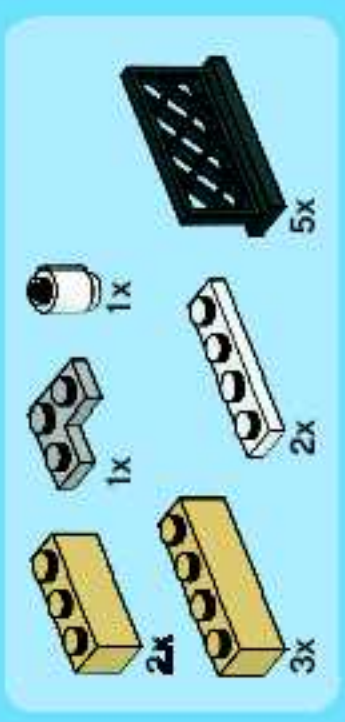

6

1

2

2x

7

- Grey Technic connector (2x)
- White pin (2x)
- Black Technic connector (2x)
- Green Technic pin (2x)
- Grey Technic connector (2x)
- Yellow Technic L-shaped beam (1x)
- Yellow Technic 1x2 beam (2x)
- White pin (3x)
- Grey Technic 1x2 beam (2x)
- Grey Technic 1x2 beam (2x)

8

-  2x
-  4x
-  5x
-  1x

9

10

11

- 2x
- 1x
- 3x
- 1x
- 4x
- 2x
- 1x
- 4x
- 1x
- 2x
- 2x

13

-  12x
  5x
  5x
-  2x
  1x
  2x
-  4x
  2x
  3x