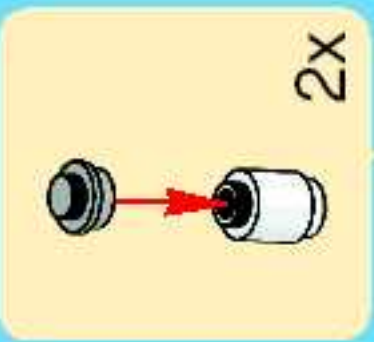

6

1

2

2x

7

- Grey Technic connector (2x)
- White pin (2x)
- Black Technic connector (2x)
- Green Technic pin (2x)
- Grey Technic connector (2x)
- Yellow Technic L-shaped beam (1x)
- Yellow Technic 1x2 beam (2x)
- White pin (3x)
- Grey Technic 1x2 beam (2x)
- Grey Technic 1x2 beam (2x)